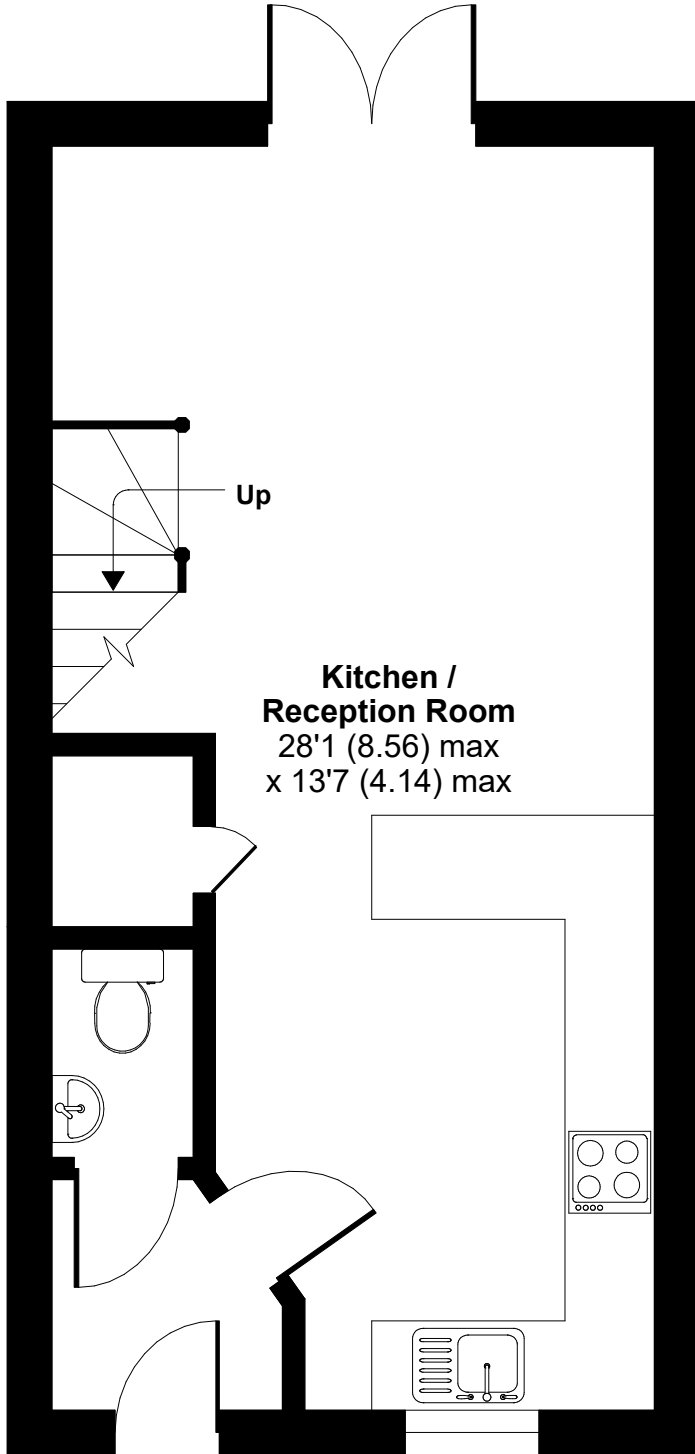

# Meggitt Avenue, Coventry, CV6

Approximate Area = 764 sq ft / 71 sq m

For identification only - Not to scale

**GROUND FLOOR**

**FIRST FLOOR**