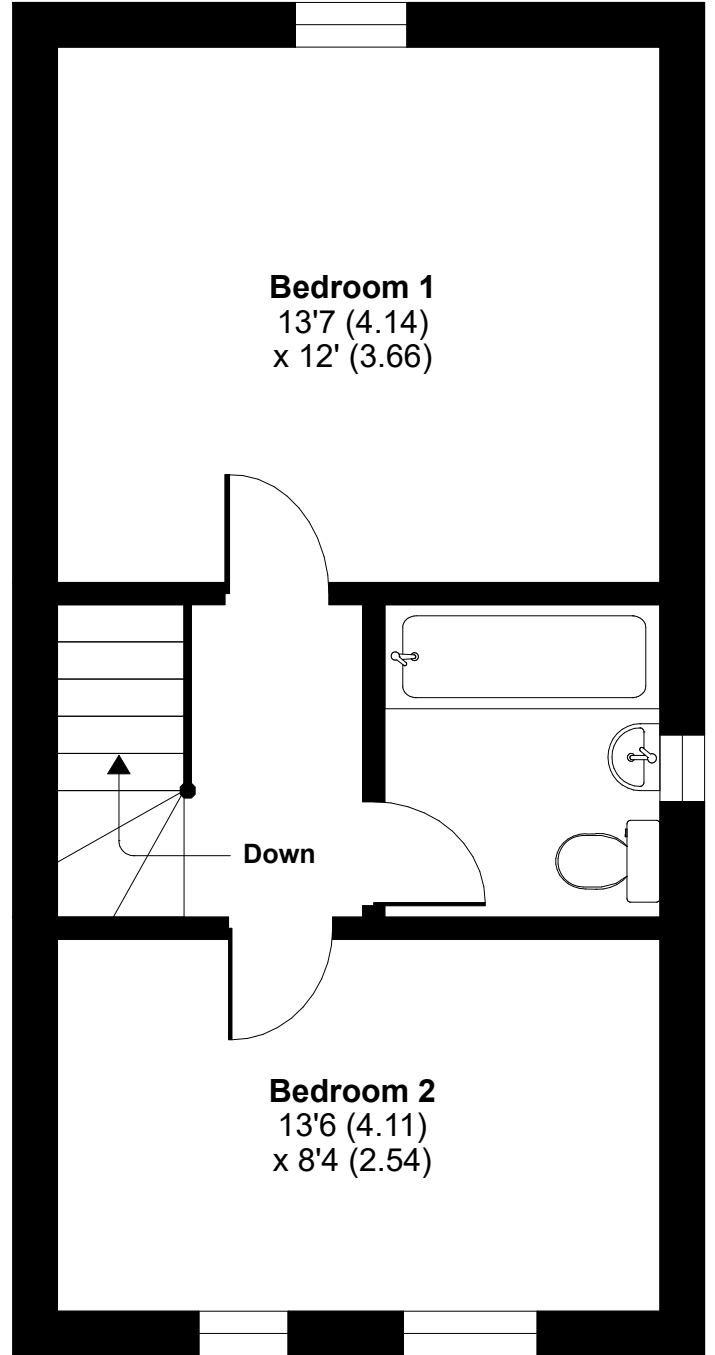

# Meggitt Avenue, Coventry, CV6

Approximate Area = 764 sq ft / 71 sq m

For identification only - Not to scale

**GROUND FLOOR**

**FIRST FLOOR**